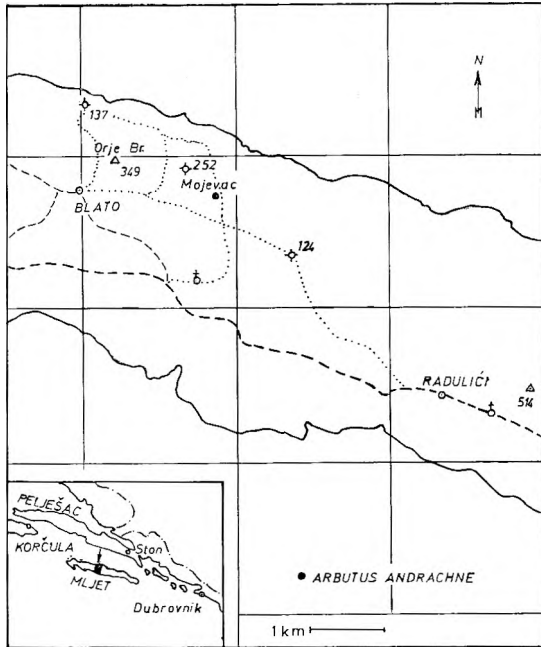

Sl. 1. Grm vrste *Arbutus andrachne* L. u makiji predjela Mojevac na otoku Mljetu.

Fig. 1. *Arbutus andrachne* L. in the maquis of Mojevac on the Island of Mljet.

Sl. 2. Lokalitete vrste *Arbutus andrachne* L. na otoku Mljetu.

Fig. 2. Locality of the *Arbutus andrachne* L. on the Island of Mljet.