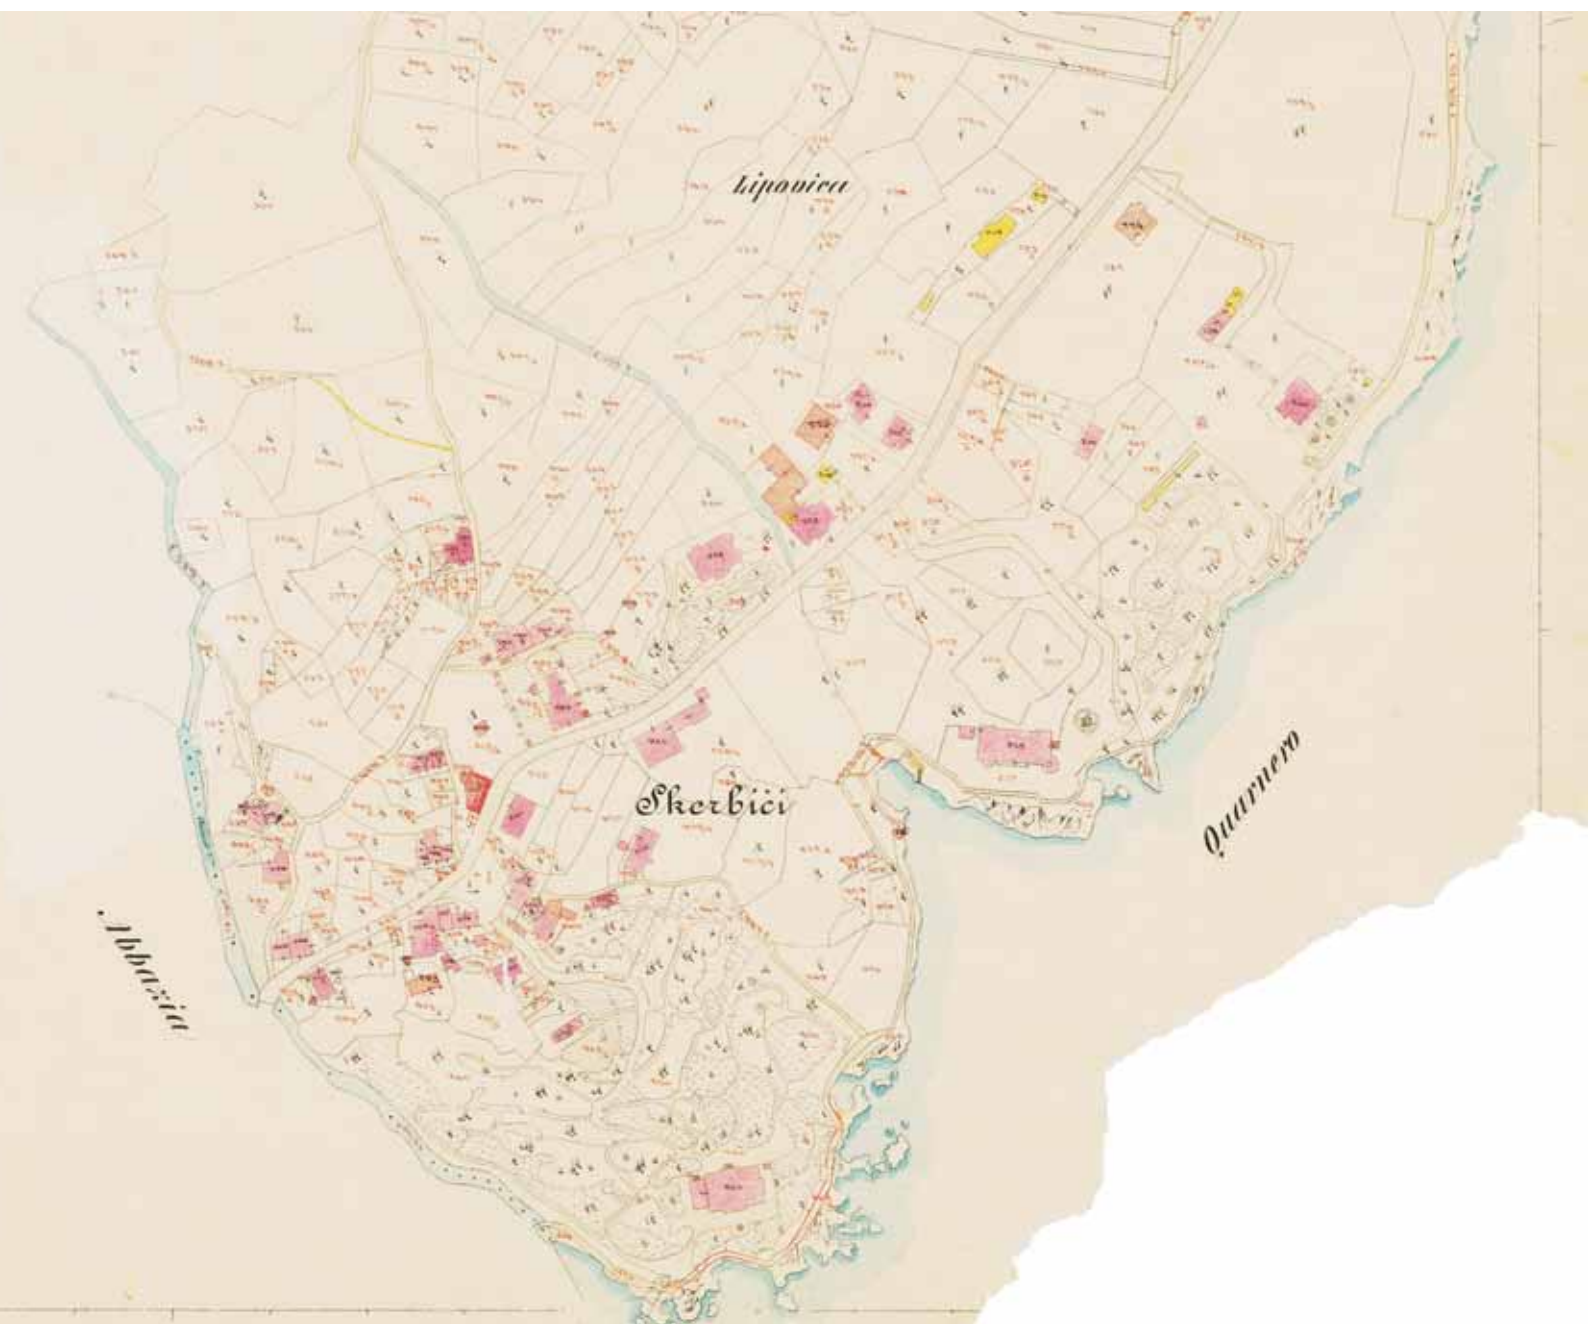

Exhibition Opatija Riviera on Plans and Maps

Opatija, November 25–27, 2010

The exhibition *Opatija Riviera on Plans and Maps* was prepared within the 2nd Croatian NSDI and INSPIRE Day and the 6th Cartography and Geoinformation Conference. The exhibition was organised by the Croatian Cartographic Society, and the co-organizers were the Head Office and the Branch Office Opatija of the Regional Cadastral Office Rijeka of the State Geodetic Administration. The exhibition was set in the Congress Centre Tamaris of the Milenij Grand Hotel

4 opatijska cvijeta in Opatija, and it could be seen on November 25–26, 2010.

Miljenko Lapaine gave the idea for the exhibition, while Ivka Kljajić designed and set the exhibition and compiled the exhibition catalogue. About thirty reproductions of maps and plans of Opatija and the Opatija Riviera were exhibited – from cadastral maps produced in the second half of the 19th century to the latest maps. Copies of the cadastral

maps were presented whose originals are kept in the Branch Office Opatija of the Regional Cadastral Office Rijeka of the State Geodetic Administration and sheets of official plans and maps from the Head Office of the State Geodetic Administration.

The exhibition catalogue is available at the web site of the Croatian Cartographic Society (www.kartografija.hr) in the Exhibitions section.

Ivka Kljajić